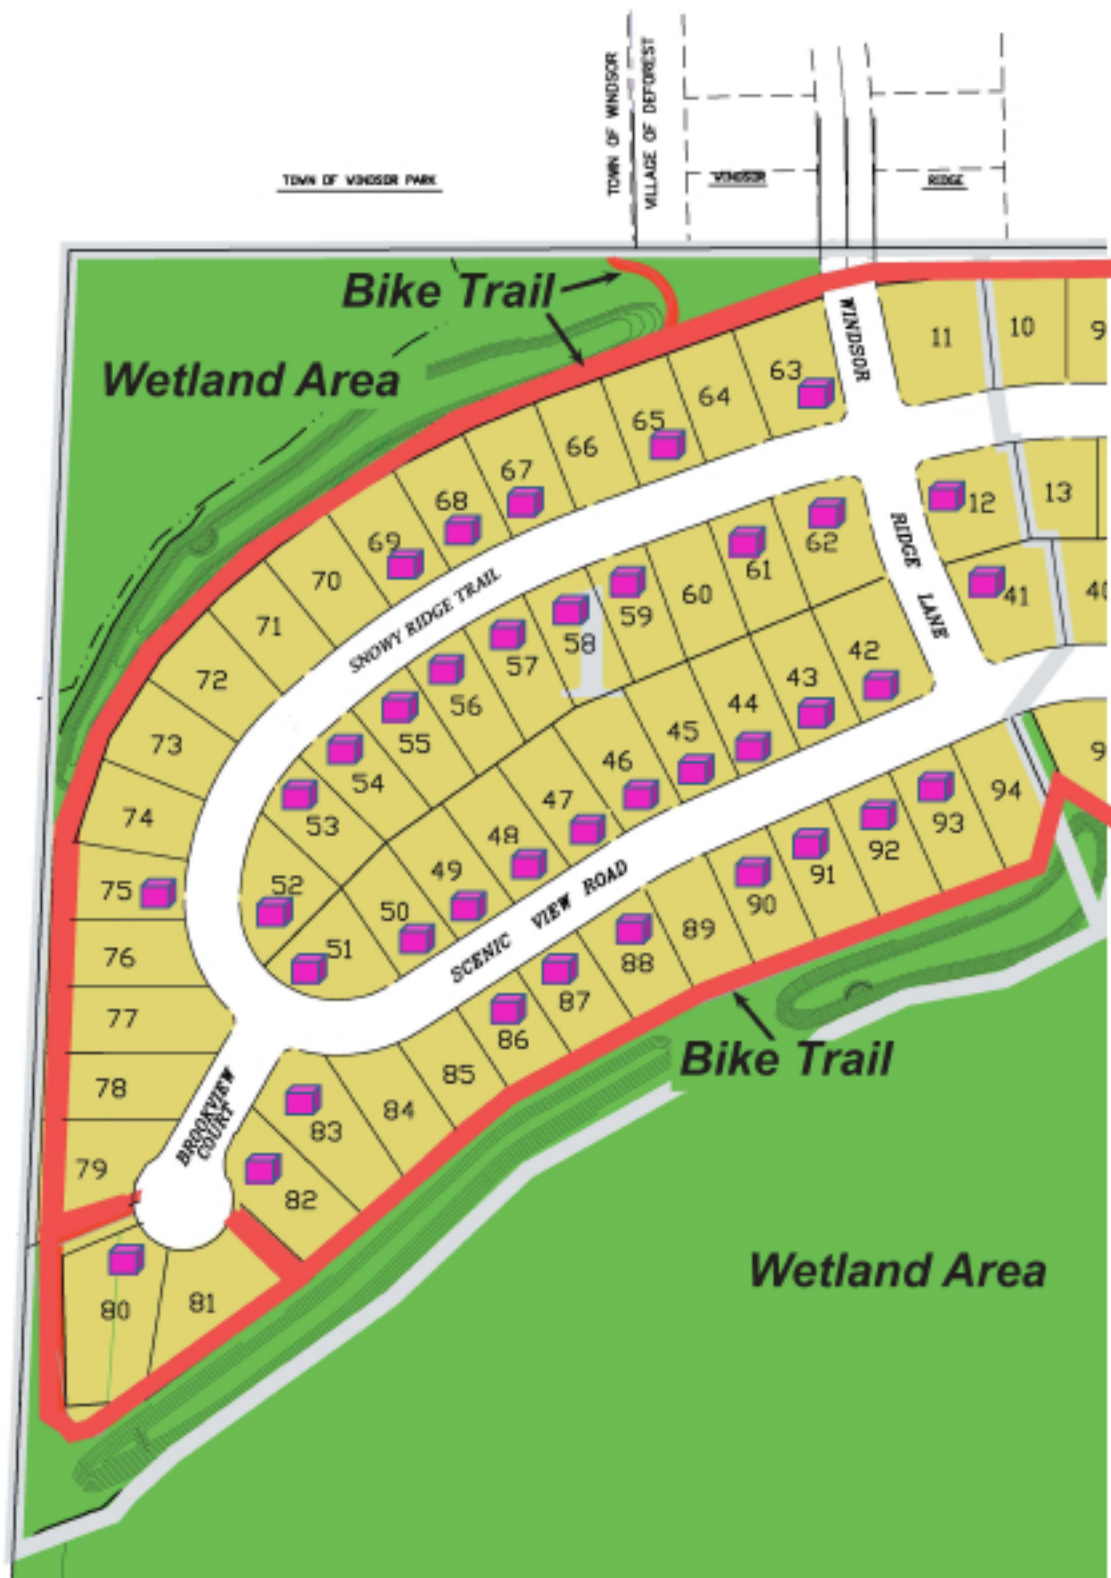

PRAIRIE CREEK

Phase 1

 Existing homes

Legend	
	Single Family
	Duplex
	4 Unit
	Trails
	Park
	Wetlands and Detention